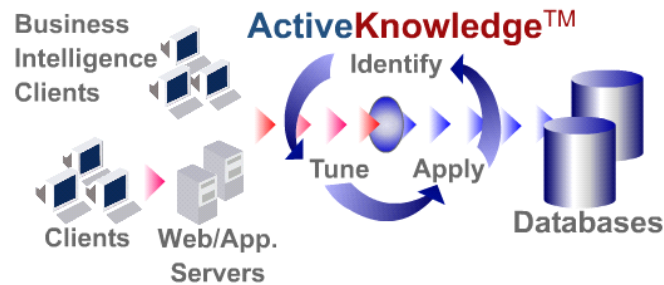

Features at a glance

- **DATA ACCESS CONTROL** - real-time database security monitor that audits and inspects data streams, detecting and preventing inappropriate activity.
- **ANALYZE AND RECOMMEND** - ActiveBase SQL Expert tunes problematic SQL statements by adding database 'Hints' and , identifying best execution alternatives.
- **FIX** - ActiveKnowledge automatically intercepts and corrects problematic SQL statements in real-time, on-their way to the databases, using database 'Hints' and SQL rewrites.

It applies Oracle Hints and rewrites on SQL statements without intrusively recoding applications or manually rewriting reports and ad-hoc queries.

ActiveKnowledge also selectively blocks or postpones unauthorized or offensive reports or run-away queries, returning customized message to the applications.

ActiveKnowledge intercepts application requests and fixes them

Specifications

- Supports all applications using Oracle database 7.3 or higher, on all major platforms
- Installation platforms: Windows, Solaris, HP-UX, Linux